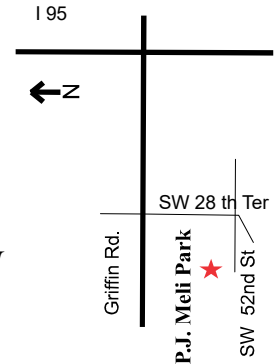

OUR ANNUAL SUNDAY SHIAI

武士道

Children and Adult Shiai

February 7th, 10am (Sunday)

P.J. Meli Park
2950 SW 52nd St. Dania Beach.

Take Griffin Rd. west from I95.
Turn south onto 28th Terr. Go to the first right turn.
Turn right (west), into the park.

**COST: $25.00 FOR ADULTS, $20.00 FOR CHILDREN
$1.00 FOR SPECTATORS (OR A CAN OF FOOD).**

www.wildcatdojo.com

OUR ANNUAL SUNDAY SHIAI

武士道

Children and Adult Shiai

February 7th, 10am (Sunday)

P.J. Meli Park
2950 SW 52nd St. Dania Beach.

Take Griffin Rd. west from I95.
Turn south onto 28th Terr. Go to the first right turn.
Turn right (west), into the park.

**COST: $25.00 FOR ADULTS, $20.00 FOR CHILDREN
$1.00 FOR SPECTATORS (OR A CAN OF FOOD).**

www.wildcatdojo.com